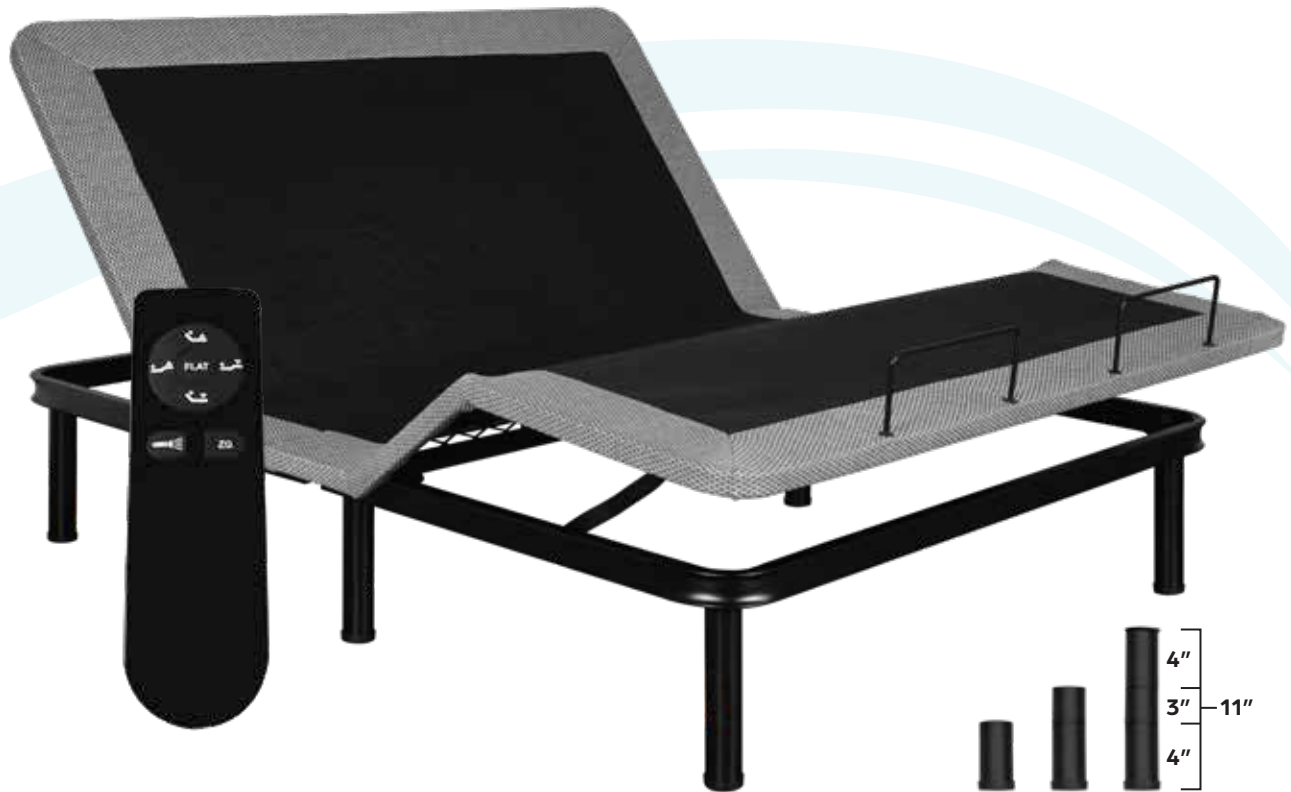

SF 200

Adjustable Base

- **Head & Foot Articulation :**
Industry leading Okin Motors elevate the Head & Foot for your utmost comfort.
- **1000-lb. Lift Capacity:**
Superior lift capacity to comparable models.
- **Premium Mattress Retainer Bar:**
Prevents mattress movement.
- **All Metal Frame:**
Metal mesh design. No wood panels.
- **Foldable Design:**
All core components pre-attached.
- **No Tools Required Assembly:**
Fast set up - Just attach 4 corner legs.
- **Available in following sizes:**
Twin XL, Full, Queen, King
- **Adjustable Leg Height:**
6 Multi-Sectional legs for your preferred height setting.

- **7 Button Wireless Remote:**
Includes remote flashlight.
- **Zero Gravity Position:**
One-Touch Button to relieve pressure points with weightless Zero Gravity.
- **One Touch Flat Button:**
Convenient One-Touch Flat Button returns the base to horizontal flat, from any position.