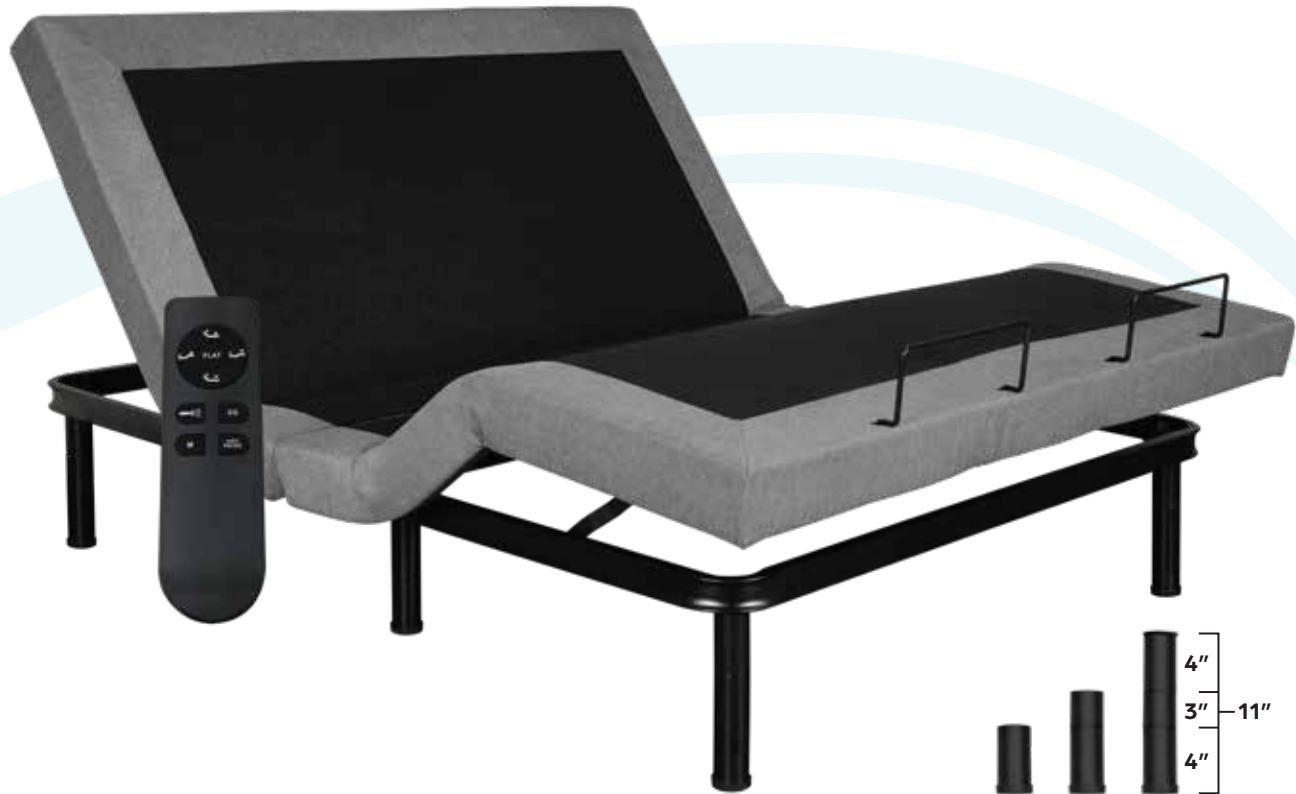

SF 300

Adjustable Base

- **Head & Foot Articulation :**
Industry leading Okin Motors elevate the Head & Foot for your utmost comfort.
- **1000-lb. Lift Capacity:**
Superior lift capacity to comparable models.
- **Premium Mattress Retainer Bar:**
Prevents mattress movement.
- **All Metal Frame:**
Metal mesh design. No wood panels.
- **Foldable Design:**
All core components pre-attached.
- **No Tools Required Assembly:**
Fast set up - Just attach 4 corner legs.
- **Available in following sizes:**
Twin XL, Full, Queen, King
- **Adjustable Leg Height:**
6 Multi-Sectional legs for your preferred height setting.
- **9 Button Wireless Remote:**
Includes remote flashlight, One touch Anti snore, Flat and one programmable memory button.
- **Zero Gravity Position:**
One-Touch Button to relieve pressure points with weightless Zero Gravity.
- **Platform Bed Compatible:**
Base can be used on any flat surface with or without legs attached.
- **Bluetooth Connection Compatible:**
Link your smartphone by downloading the Okin ComfortBed II App. *(Bluetooth Adapter sold separately)*
- **USB Ports (For Charging Only):**
Two USB on Ports both sides of the bed to conveniently charge your smartphones and other devices.