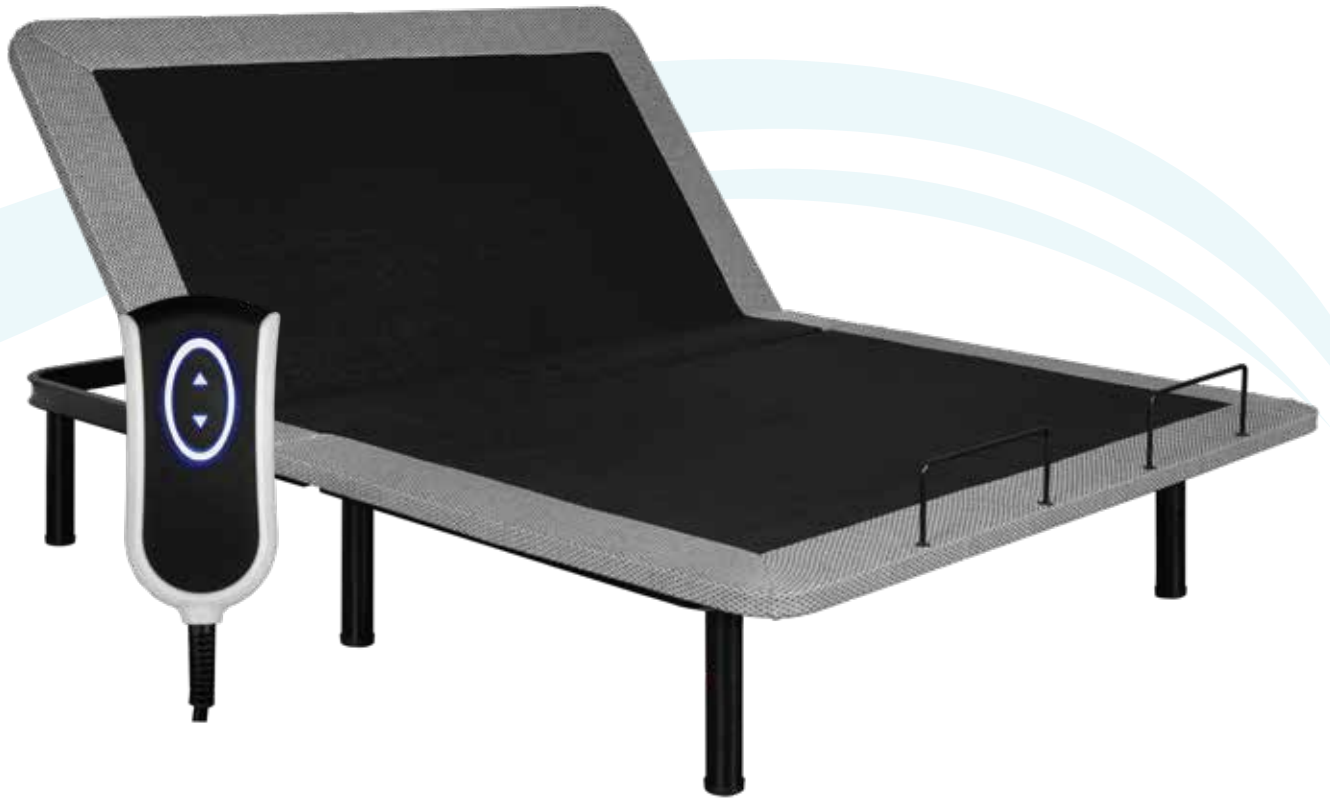

SF 30

Adjustable Base

- **Head Articulation :**
Industry leading Okin Motors elevate the Head for your utmost comfort.
- **1000-lb. Lift Capacity:**
Superior lift capacity to comparable models.
- **Premium Mattress Retainer Bar:**
Prevents mattress movement.
- **All Metal Frame:**
Metal mesh design. No wood panels.
- **Foldable Design:**
All core components pre-attached.
- **No Tools Required Assembly:**
Fast set up - Just attach 4 corner legs.
- **Available in following sizes:**
Twin XL, Full, Queen, King

In-Home Service by
 **ServeCo**
INTERNATIONAL

Powered by

OKIN