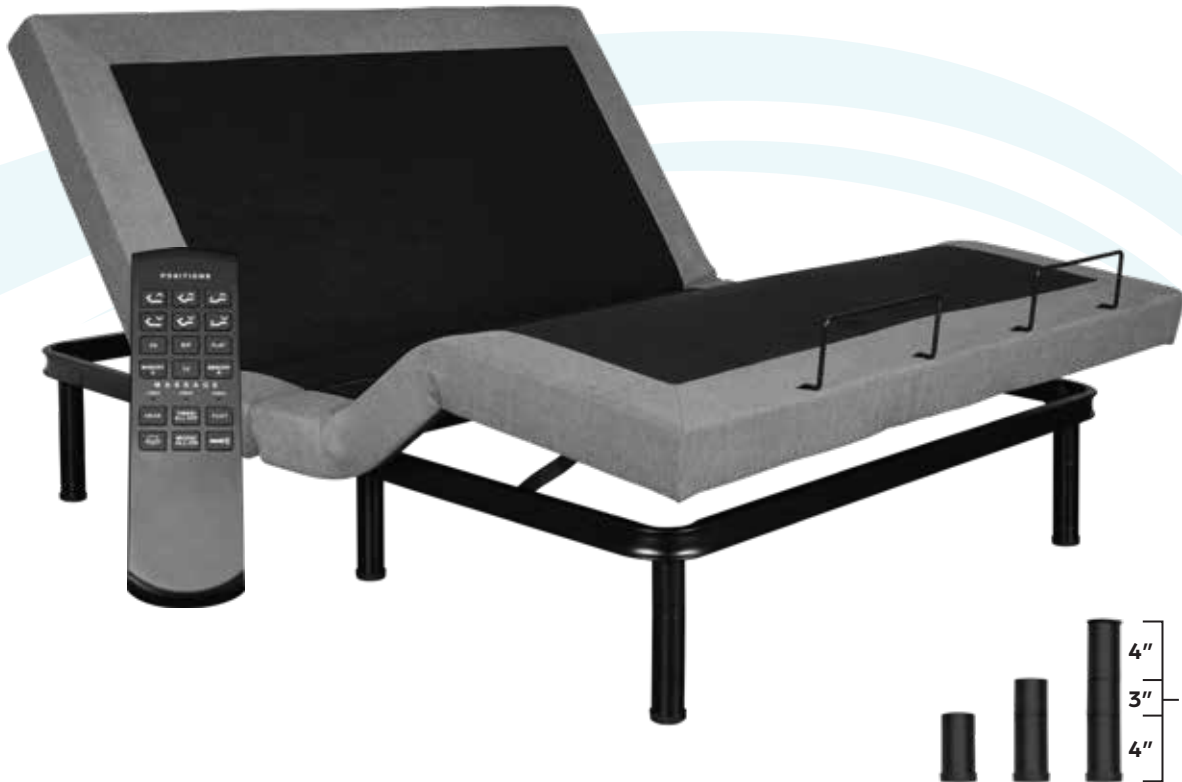

SF 500

Adjustable Base

- **Head & Foot Articulation :**
Industry leading Okin Motors elevate the Head & Foot for your utmost comfort.
- **1000-lb. Lift Capacity:**
Superior lift capacity to comparable models.
- **Premium Mattress Retainer Bar:**
Prevents mattress movement.
- **All Metal Frame:**
Metal mesh design. No wood panels.
- **Foldable Design:**
All core components pre-attached.
- **No Tools Required Assembly:**
Fast set up - Just attach 4 corner legs.
- **Available in following sizes:**
Twin XL, Full, Queen, King
- **Adjustable Leg Height:**
6 Multi-Sectional legs for your preferred height setting.
- **18 Button Wireless Remote:**
Includes: Anti-Snore, One-Touch Flat, TV/Reading Position & Two programmable Memory Buttons. **Flashlight Remote** and **Under-bed Lighting** included.
- **Full-Body Dual Massage:**
Relax your body from head to toe using the Pulse and/or Steady Massage Feature. Low, Medium, and High Intensity settings with Timer available.
- **Zero Gravity Position:**
One-Touch Button to relieve pressure points with weightless Zero Gravity.
- **USB Ports (For Charging Only):**
Two USB Ports on both sides of the bed to conveniently charge your smartphones and other devices.
- **Bluetooth Connection Compatible:**
Link your smartphone by downloading the Okin ComfortBed II App. (*Bluetooth Adapter sold separately*)