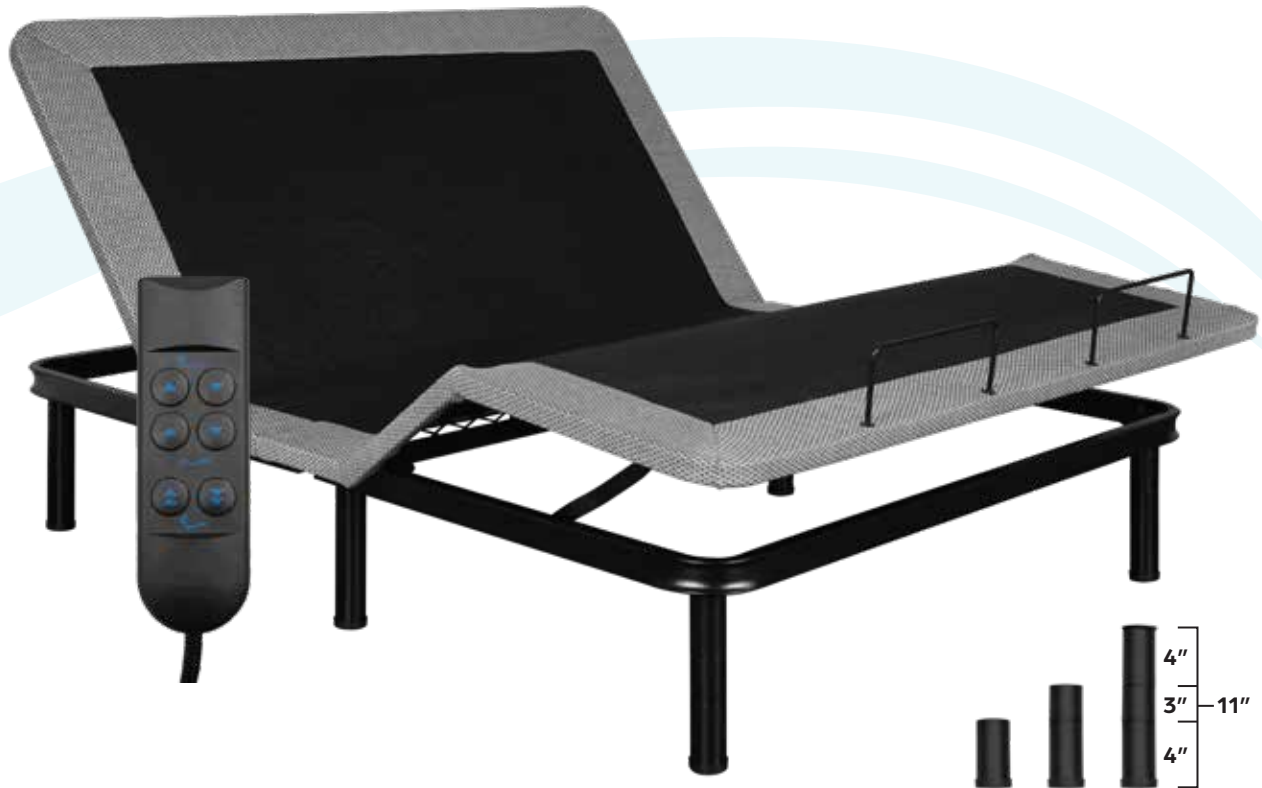

SF 50

Adjustable Base

- **Head & Foot Articulation :**
Industry leading Okin Motors elevate the Head & Foot for your utmost comfort.
- **1000-lb. Lift Capacity:**
Superior lift capacity to comparable models.
- **Premium Mattress Retainer Bar:**
Prevents mattress movement.
- **All Metal Frame:**
Metal mesh design. No wood panels.
- **Foldable Design:**
All core components pre-attached.
- **No Tools Required Assembly:**
Fast set up - Just attach 4 corner legs.
- **Available in following sizes:**
Twin XL, Full, Queen, King
- **Adjustable Leg Height:**
6 Multi-Sectional legs for your preferred height setting.

In-Home Service by
 **ServeCo**
INTERNATIONAL

Powered by

OKIN